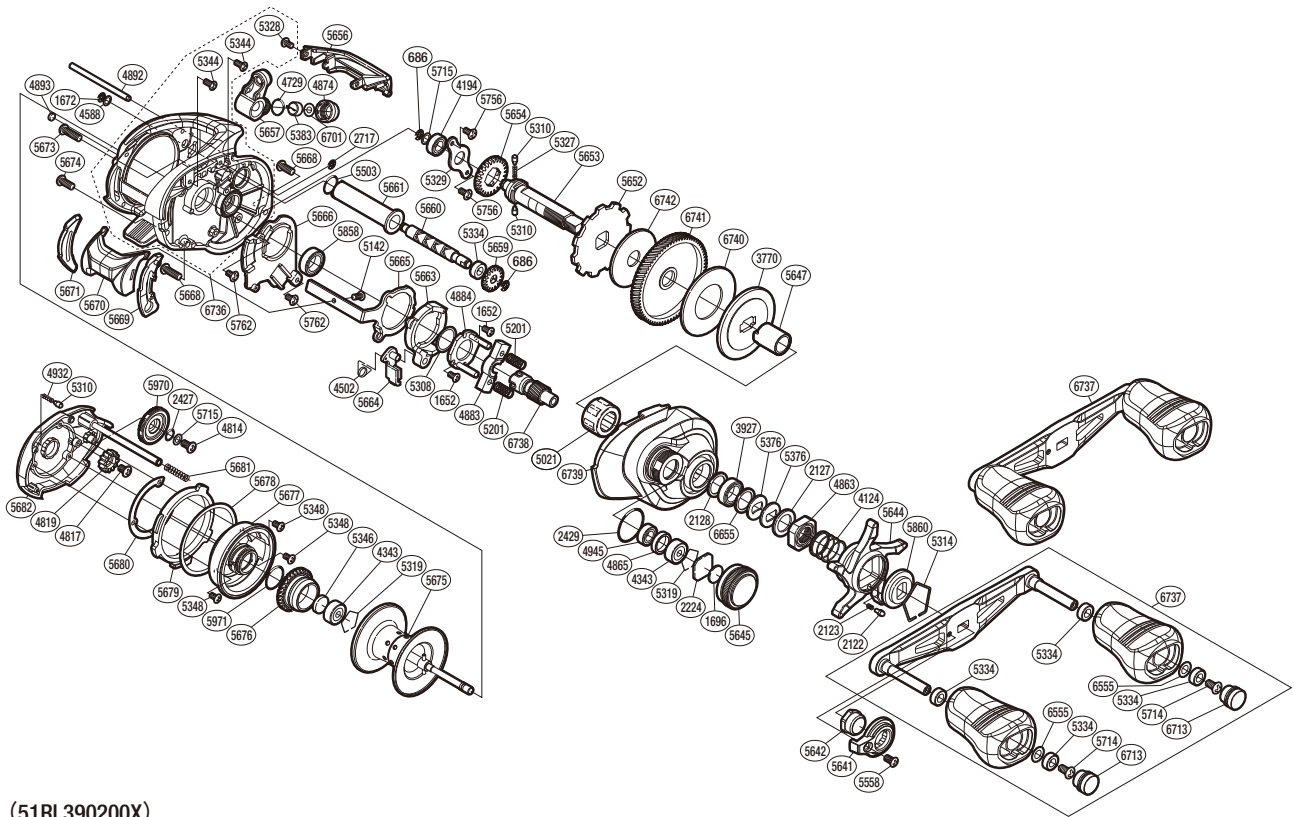

# SHIMANO

**CURADO S A-RB**

**CU200PGK**

(51RL390200X)

Please note that the number of adjusting washers may not be the same as shown in the exploded views. (Adjustment will vary with each individual product.)